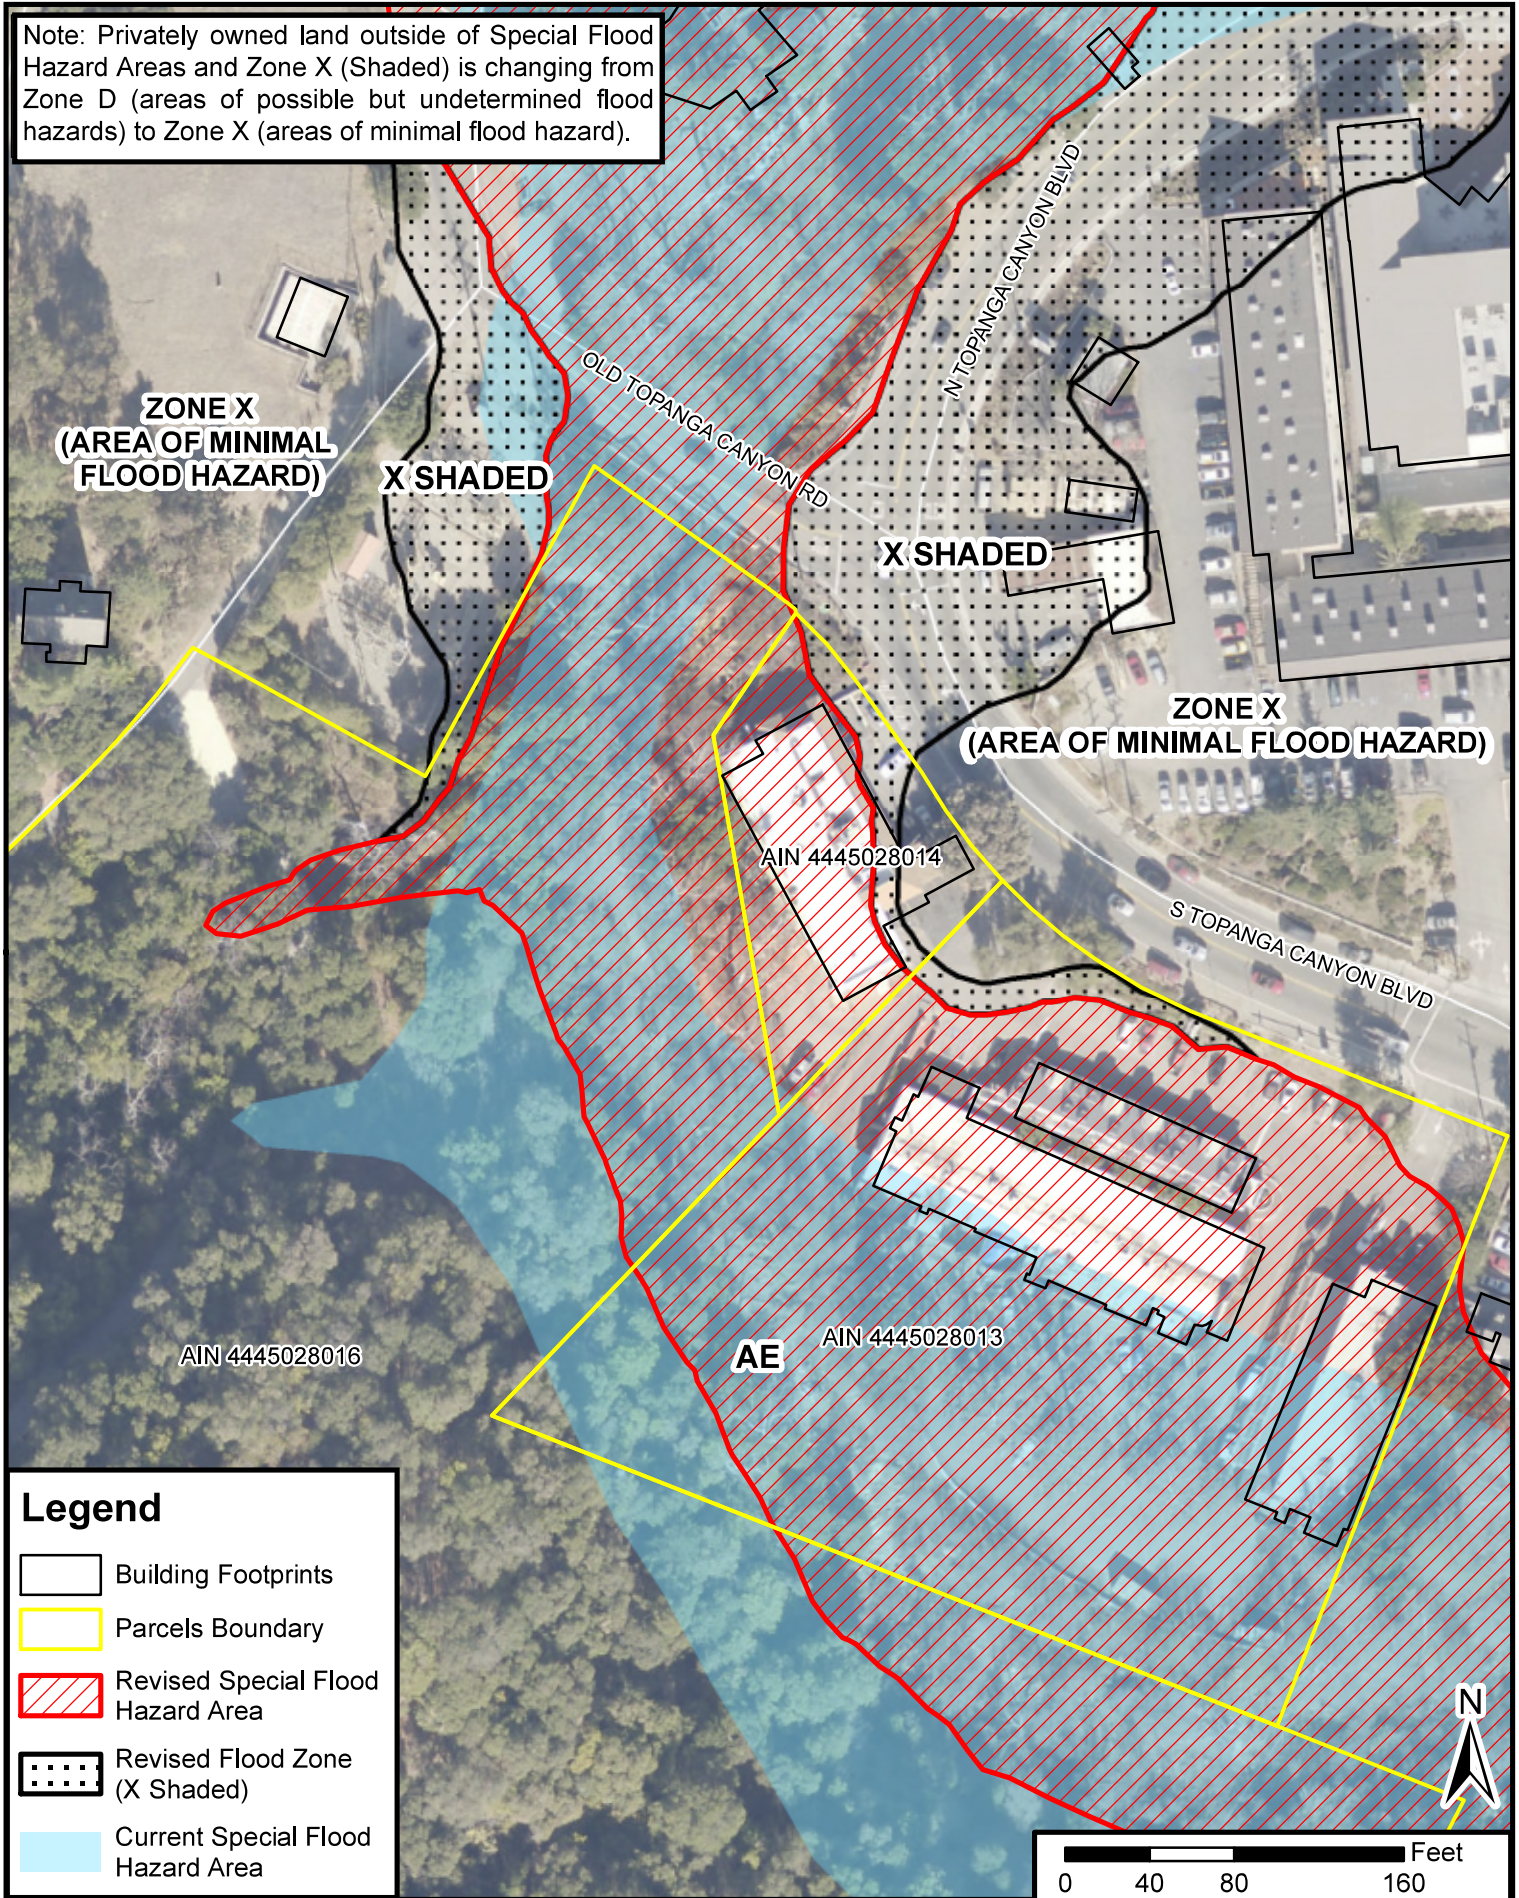

# Topanga Canyon Flood Zone Exhibit

Note: Privately owned land outside of Special Flood Hazard Areas and Zone X (Shaded) is changing from Zone D (areas of possible but undetermined flood hazards) to Zone X (areas of minimal flood hazard).

## Legend

- Building Footprints
- Parcels Boundary
- Revised Special Flood Hazard Area
- Revised Flood Zone (X Shaded)
- Current Special Flood Hazard Area